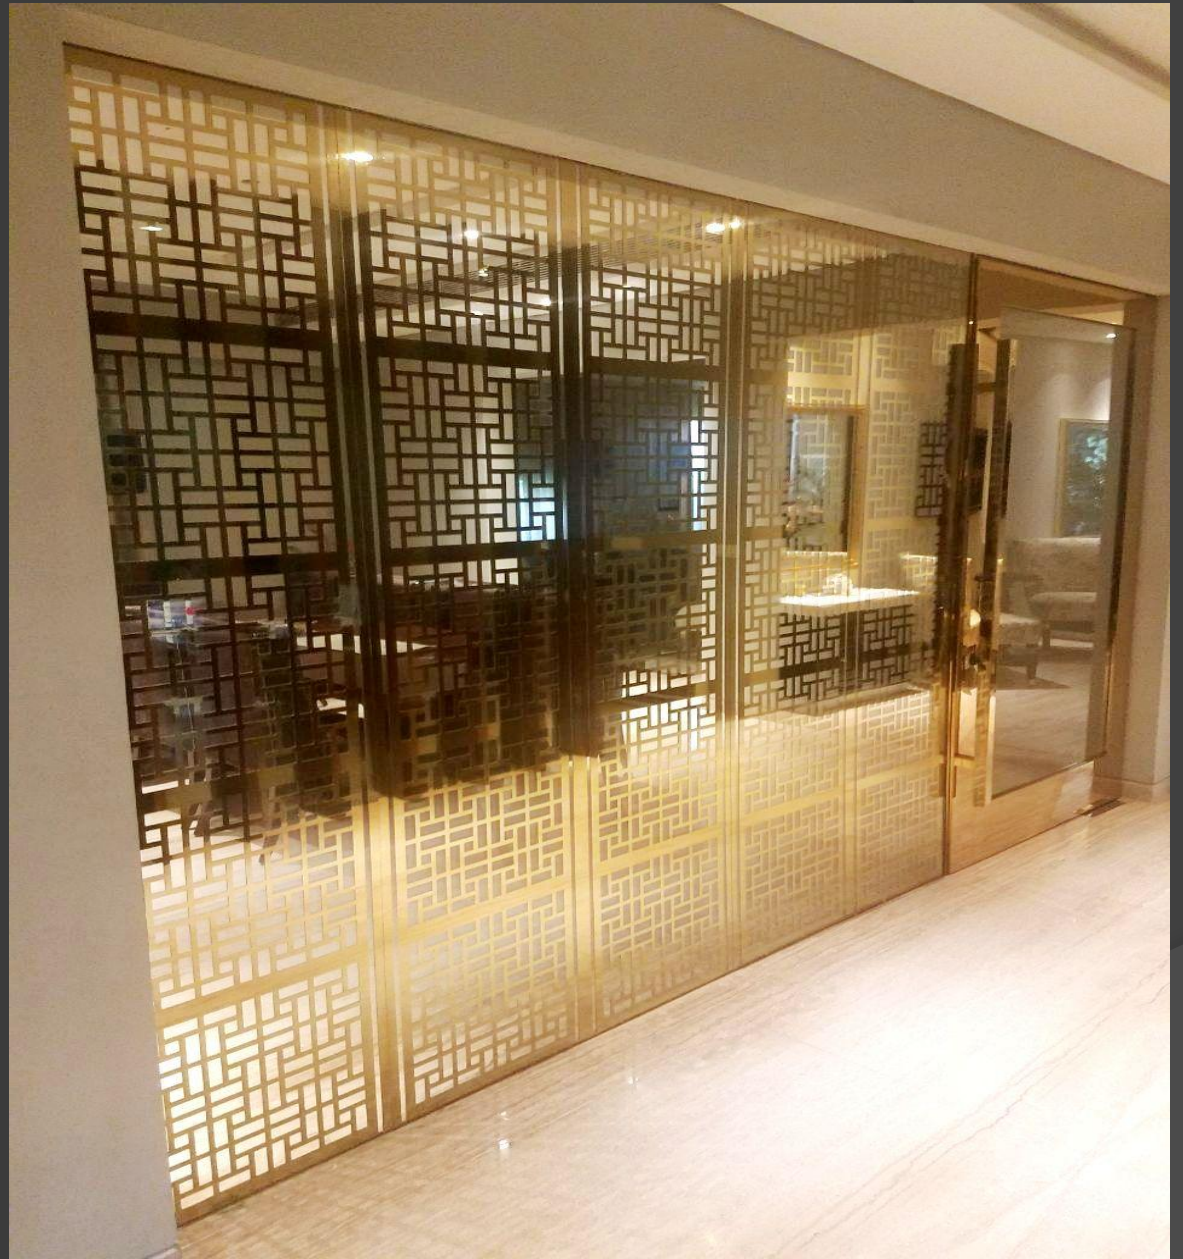

FABRINOX

 STAINLESS ARCHITECTURE ENGINEERING

**Stainless Steel Doors available in
PVD Coloured Titanium, Wooden, Leather and
various Etching Designs**

PVD Champagne Stainless Steel Partition Door

PVD Rose Gold Stainless Steel Partition Door

PVD Bronze Stainless Steel
Main Entrance Door with
Etching Design

PVD Gold Stainless Steel Partition with Glass

PVD Gold Stainless Steel
Entrance Door with Laser
cut design

PVD Rose Gold Stainless
Steel Entrance Door with
Glass

PVD Gold Stainless Steel
Entrance Door with Glass

PVD Rose Gold Stainless
Steel Partition & Door with
Glass

PVD Black Stainless Steel
En trance Door with Etching
Design

Wooden Finish Stainless Steel
with PVD Rose Gold Stainless
Steel Pipes